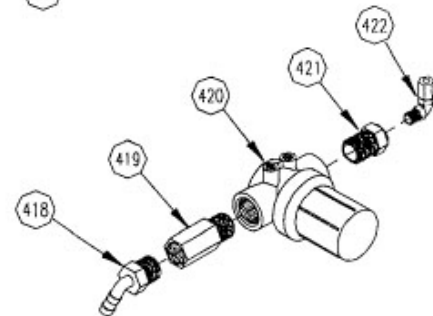

# Outback RA

Please Refer to Outback RA Parts List for reference to the numbers on the following breakdown pages.

**AIR REG/VALVE ASSEMBLY**

**FOAM CHAMBER ASSEMBLY**

**LIQUID PUMP ASSEMBLY**

**LIQUID FILTER ASSEMBLY**

**BOOT DROP ASSEMBLY**

**GAUGE ASSEMBLY**

**CAB CONTROL ASSEMBLY**  
P/N: RHAB371

**FOAM DROP COUPLER ASSEMBLY**

**RIBBON DROP ASSEMBLY**  
P/N: RHAB366