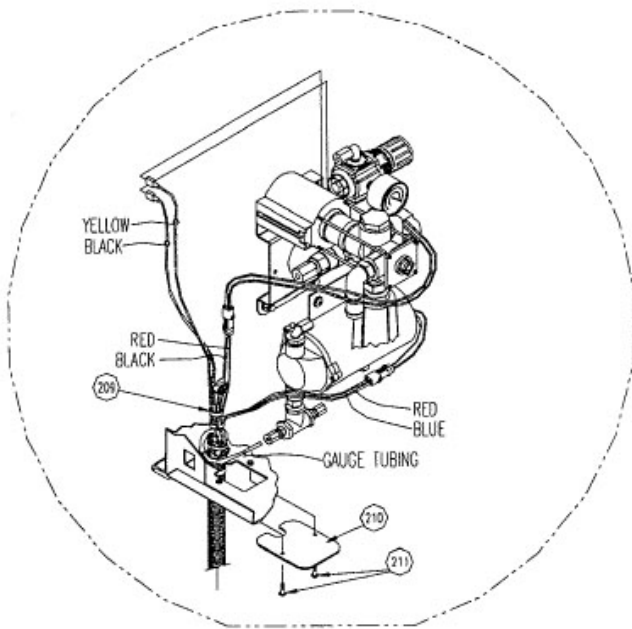

# Outback RA

Please Refer to Outback RA Parts List for reference to the numbers on the following breakdown pages.

**AIR REG/VALVE ASSEMBLY**

**FOAM CHAMBER ASSEMBLY**

**LIQUID PUMP ASSEMBLY**

**LIQUID FILTER ASSEMBLY**

**BOOT DROP ASSEMBLY**

**GAUGE ASSEMBLY**

**CAB CONTROL ASSEMBLY**  
P/N: RHAB371

**FOAM DROP COUPLER ASSEMBLY**

**RIBBON DROP ASSEMBLY**  
P/N: RHAB366