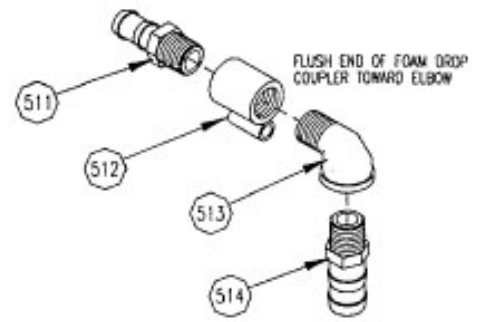

# Outback RA

Please Refer to Outback RA Parts List for reference to the numbers on the following breakdown pages.

**AIR REG/VALVE ASSEMBLY**

**FOAM CHAMBER ASSEMBLY**

**LIQUID PUMP ASSEMBLY**

**LIQUID FILTER ASSEMBLY**

**BOOT DROP ASSEMBLY**

**GAUGE ASSEMBLY**

**CAB CONTROL ASSEMBLY**  
P/N: RHAB371

**FOAM DROP COUPLER ASSEMBLY**

**RIBBON DROP ASSEMBLY**  
P/N: RHAB366