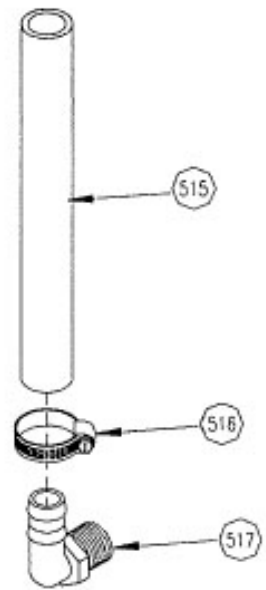

# Outback RA

Please Refer to Outback RA Parts List for reference to the numbers on the following breakdown pages.

**AIR REG/VALVE ASSEMBLY**

**FOAM CHAMBER ASSEMBLY**

**LIQUID PUMP ASSEMBLY**

**LIQUID FILTER ASSEMBLY**

**BOOT DROP ASSEMBLY**

**GAUGE ASSEMBLY**

**CAB CONTROL ASSEMBLY**  
P/N: RHAB371

**FOAM DROP COUPLER ASSEMBLY**

**RIBBON DROP ASSEMBLY**  
P/N: RHAB366