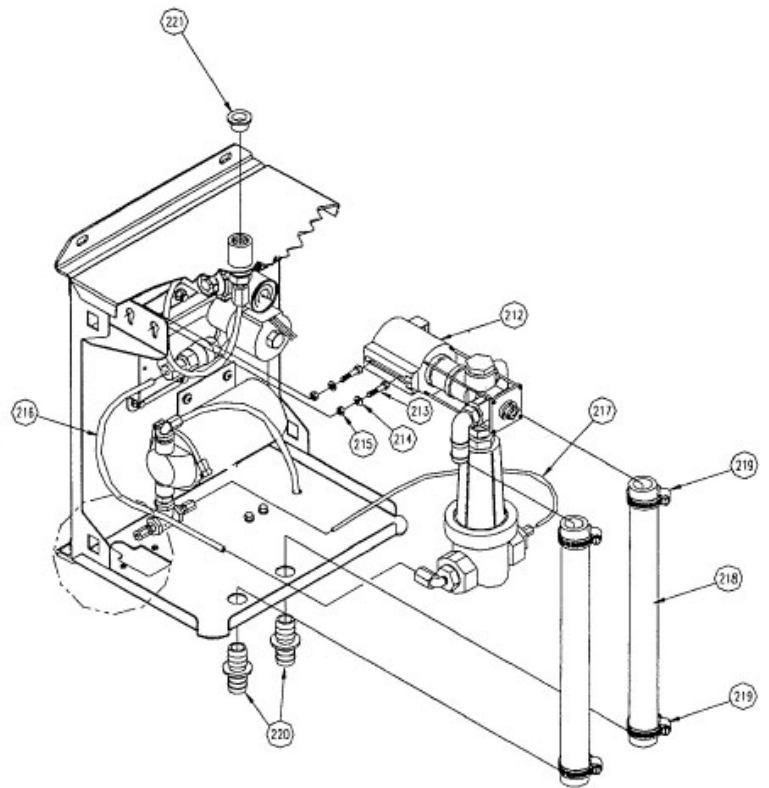

# Outback RA

Please Refer to Outback RA Parts List for reference to the numbers on the following breakdown pages.

**AIR REG/VALVE ASSEMBLY**

**FOAM CHAMBER ASSEMBLY**

**LIQUID PUMP ASSEMBLY**

**LIQUID FILTER ASSEMBLY**

**BOOT DROP ASSEMBLY**

**GAUGE ASSEMBLY**

**CAB CONTROL ASSEMBLY**  
P/N: RHAB371

**FOAM DROP COUPLER ASSEMBLY**

**RIBBON DROP ASSEMBLY**  
P/N: RHAB366