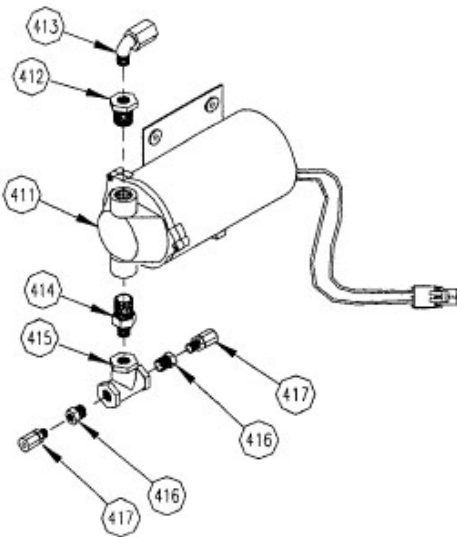

# Outback RA

Please Refer to Outback RA Parts List for reference to the numbers on the following breakdown pages.

**AIR REG/VALVE ASSEMBLY**

**FOAM CHAMBER ASSEMBLY**

**LIQUID PUMP ASSEMBLY**

**LIQUID FILTER ASSEMBLY**

**BOOT DROP ASSEMBLY**

**GAUGE ASSEMBLY**

**CAB CONTROL ASSEMBLY**  
P/N: RHAB371

**FOAM DROP COUPLER ASSEMBLY**

**RIBBON DROP ASSEMBLY**  
P/N: RHAB366