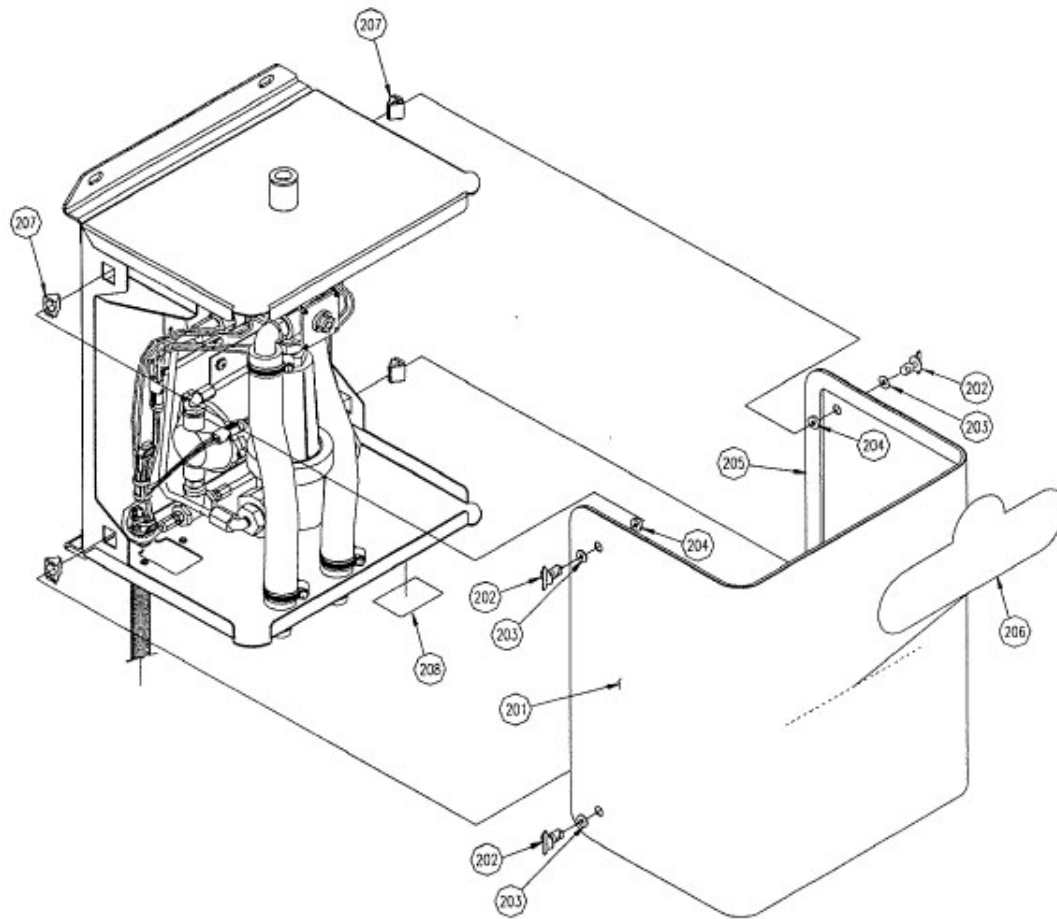

# Outback RA

Please Refer to Outback RA Parts List for reference to the numbers on the following breakdown pages.

**AIR REG/VALVE ASSEMBLY**

**FOAM CHAMBER ASSEMBLY**

**LIQUID PUMP ASSEMBLY**

**LIQUID FILTER ASSEMBLY**

**BOOT DROP ASSEMBLY**

**GAUGE ASSEMBLY**

**CAB CONTROL ASSEMBLY**  
P/N: RHAB371

**FOAM DROP COUPLER ASSEMBLY**

**RIBBON DROP ASSEMBLY**  
P/N: RHAB366