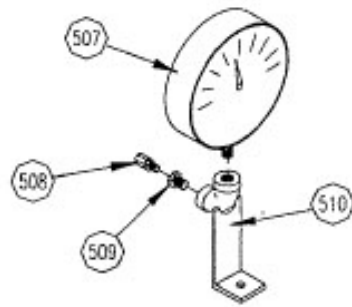

# Outback RA

Please Refer to Outback RA Parts List for reference to the numbers on the following breakdown pages.

**AIR REG/VALVE ASSEMBLY**

**FOAM CHAMBER ASSEMBLY**

**LIQUID PUMP ASSEMBLY**

**LIQUID FILTER ASSEMBLY**

**BOOT DROP ASSEMBLY**

**GAUGE ASSEMBLY**

**CAB CONTROL ASSEMBLY**  
P/N: RHAB371

**FOAM DROP COUPLER ASSEMBLY**

**RIBBON DROP ASSEMBLY**  
P/N: RHAB366