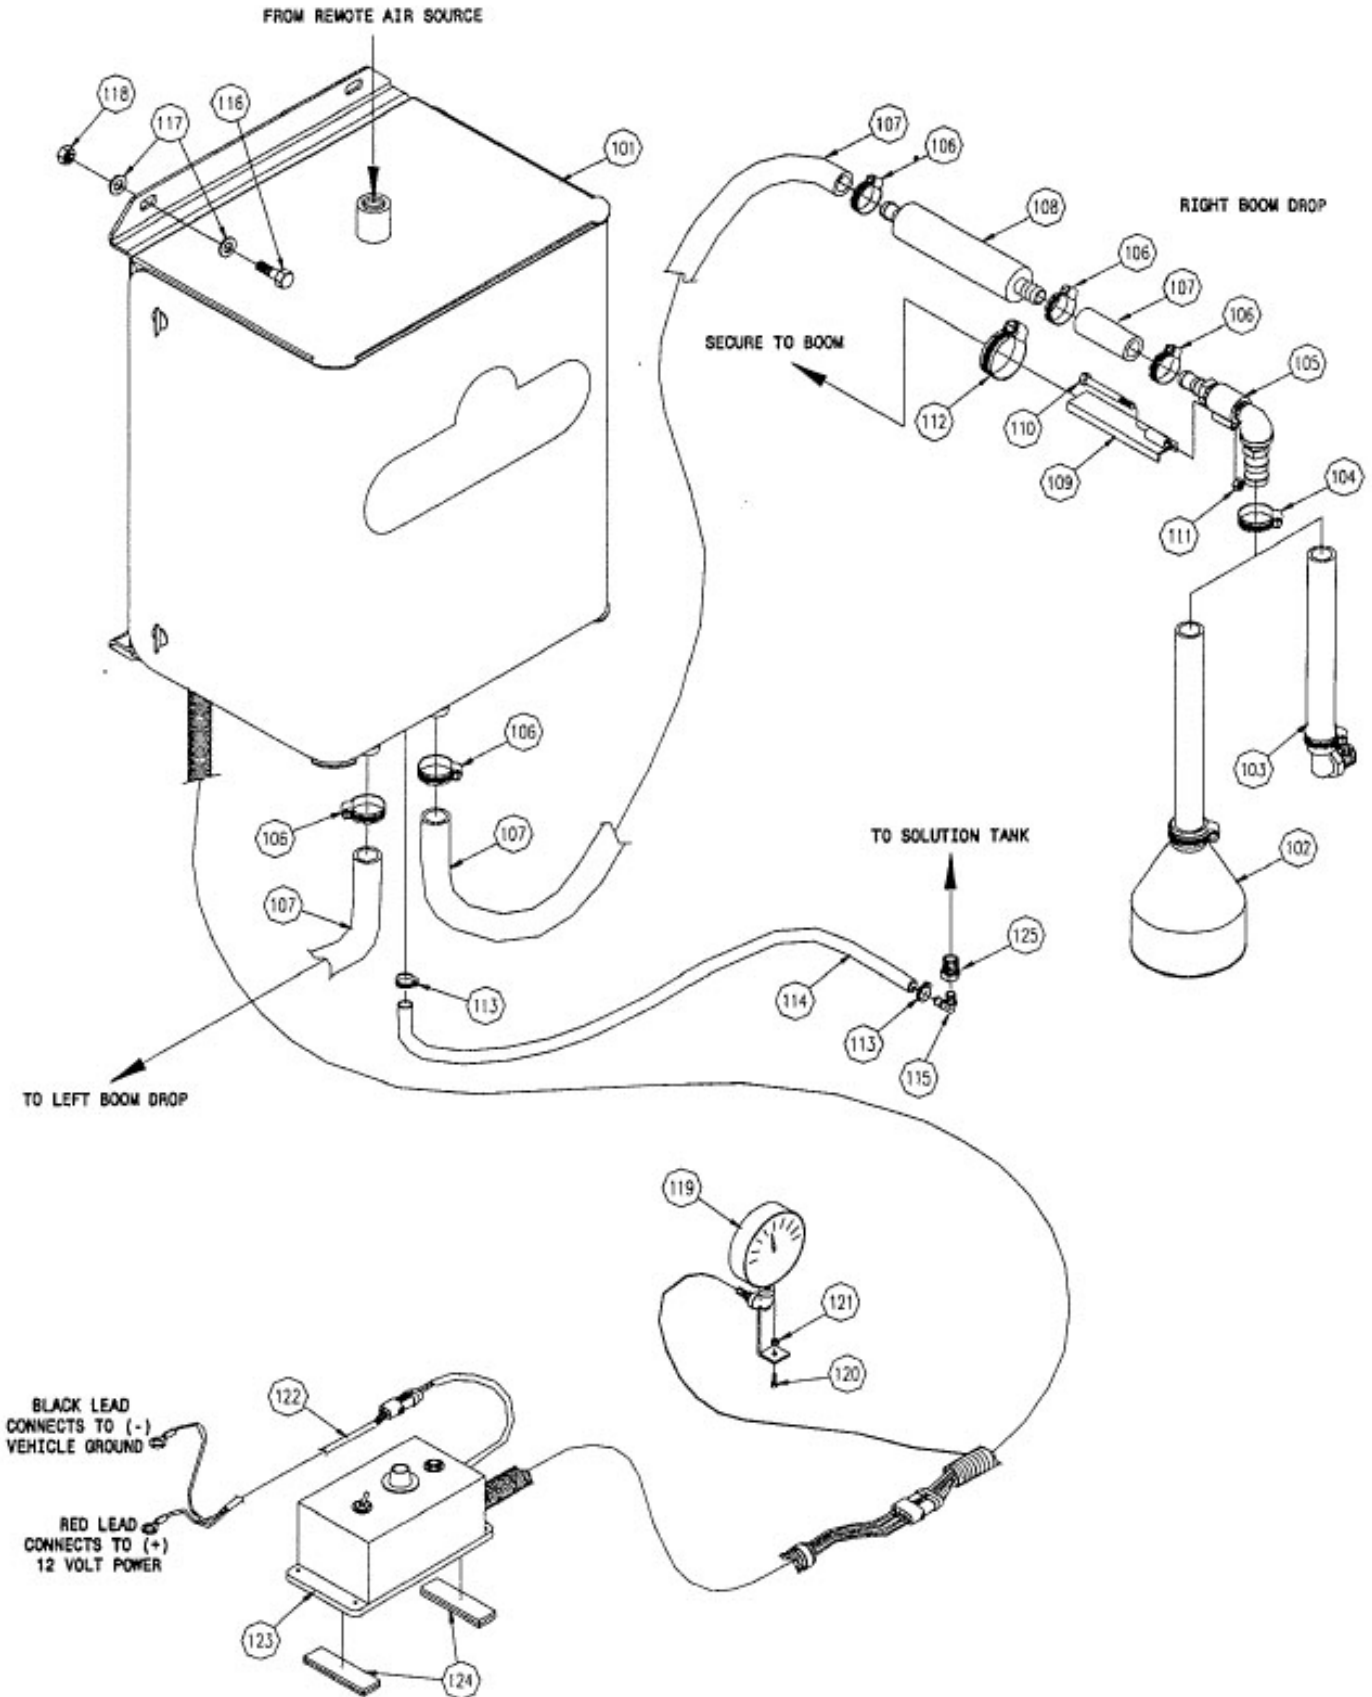

# Outback RA

Please Refer to Outback RA Parts List for reference to the numbers on the following breakdown pages.

**AIR REG/VALVE ASSEMBLY**

**FOAM CHAMBER ASSEMBLY**

**LIQUID PUMP ASSEMBLY**

**LIQUID FILTER ASSEMBLY**

**BOOT DROP ASSEMBLY**

**GAUGE ASSEMBLY**

**CAB CONTROL ASSEMBLY**  
P/N: RHAB371

**FOAM DROP COUPLER ASSEMBLY**

**RIBBON DROP ASSEMBLY**  
P/N: RHAB366