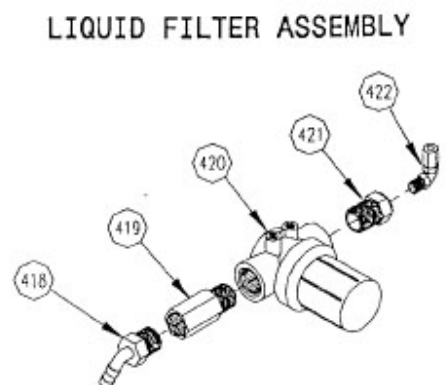

Outback 10

Please Refer to Outback 10 Parts List for reference to the numbers on the following breakdown pages.

Foamer Assembly

Foamer Assembly

BOOT DROP ASSEMBLY

GAUGE ASSEMBLY

CAB CONTROL ASSEMBLY
P/N: RHAB371

FOAM DROP COUPLER ASSEMBLY

RIBBON DROP ASSEMBLY
P/N: RHAB366