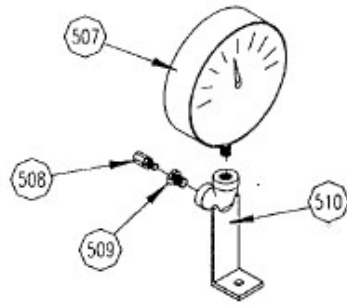

Outback 10

Please Refer to Outback 10 Parts List for reference to the numbers on the following breakdown pages.

Foamer Assembly

Foamer Assembly

BOOT DROP ASSEMBLY

GAUGE ASSEMBLY

CAB CONTROL ASSEMBLY
P/N: RHAB371

FOAM DROP COUPLER ASSEMBLY

RIBBON DROP ASSEMBLY
P/N: RHAB366