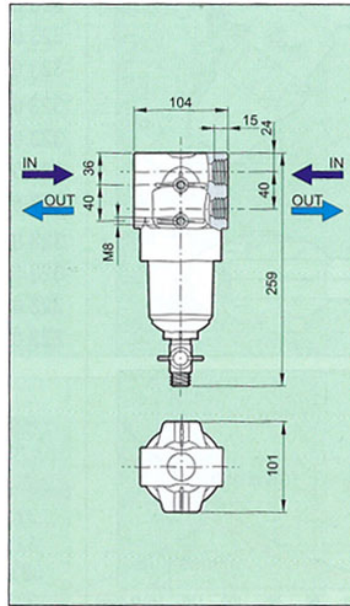

A345 Series High Pressure Filters

High-pressure line filters series 345

Particularly suitable with sprayers and atomisers. $\frac{3}{4}$ " and $\frac{1}{2}$ " BSP double inlet and outlet couplings (for connections, order special plugs separately), cartridge \varnothing 50x150 mm, fibreglass-reinforced nylon body. Supplied with $\frac{1}{2}$ " ball valve to bleed the filter.

COD.	BAR		PSI		l/min		US GPM		tipo rete screen type	area effettiva effective area	
	50	725	150	40	63	9.8	cm ²	sq.in			
345 0335	50	725	150	40	Inox 80 mesh	63	9.8				
345 034	50	725	150	40	Inox 100 mesh	63	9.8				

COD.		Type
3250035.030	Inox 80 mesh	
325 004.030	Inox 100 mesh	